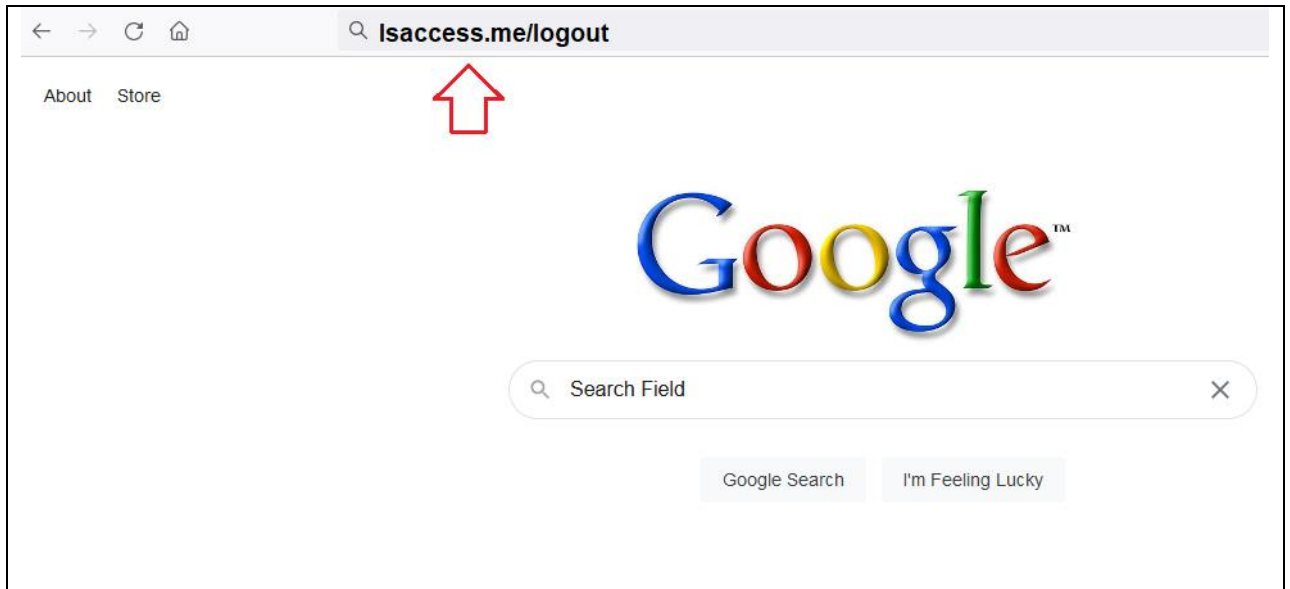

1. Type **lsaccess.me/logout** in your browser address field (NOT THE SEARCH FIELD), press Enter.

2. Click "Login again?"

3. Enter your Microsoft Windows username, password, and then click "Authenticate".

After authenticating, you should be to access the blocked website.