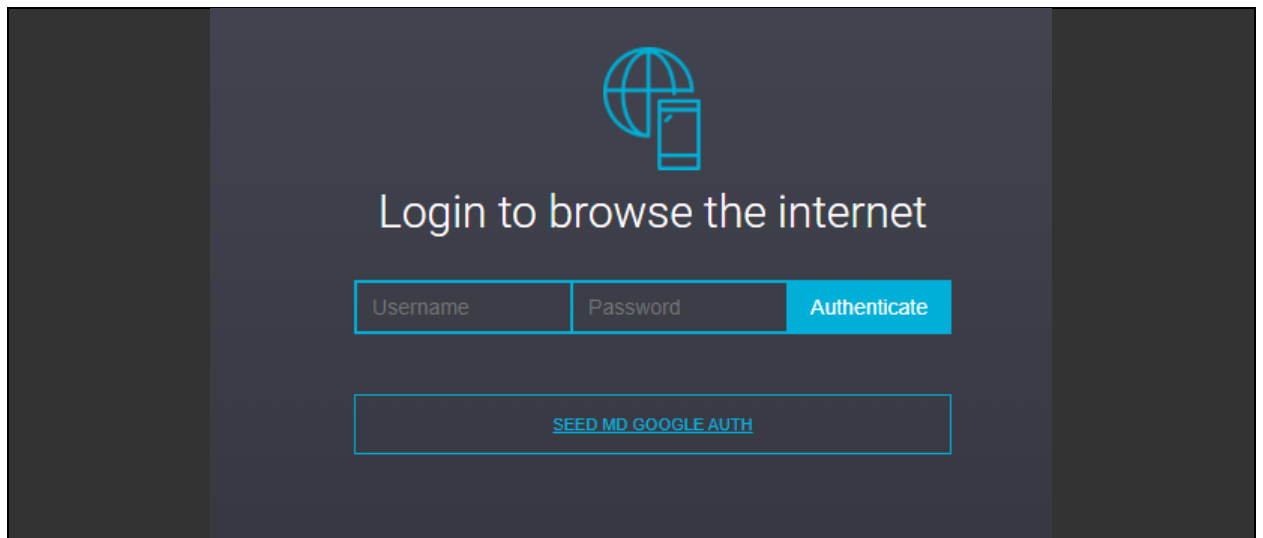

1. Type **lsaccess.me/logout** in your browser address field (NOT THE SEARCH FIELD), press Enter.

2. Click "Login again?"

3. Enter your Microsoft Windows username, password, and then click "Authenticate".

After authenticating, you should be to access the blocked website.