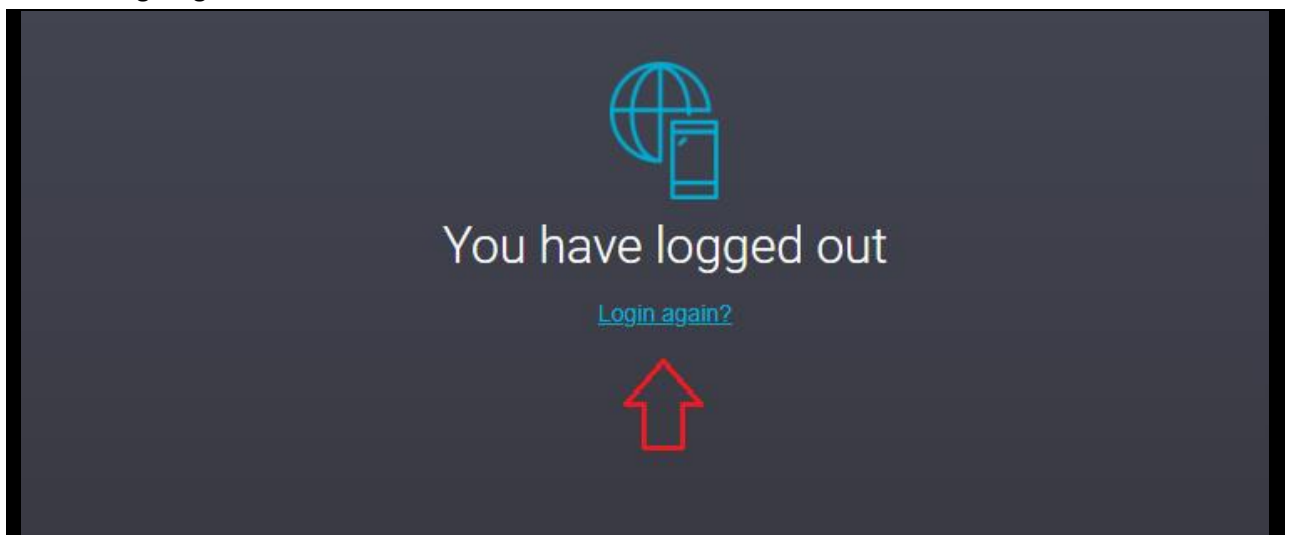

1. Type **lsaccess.me/logout** in your browser address field (NOT THE SEARCH FIELD), press Enter.

2. Click "Login again?"

3. Enter your Microsoft Windows username, password, and then click "Authenticate".

After authenticating, you should be to access the blocked website.